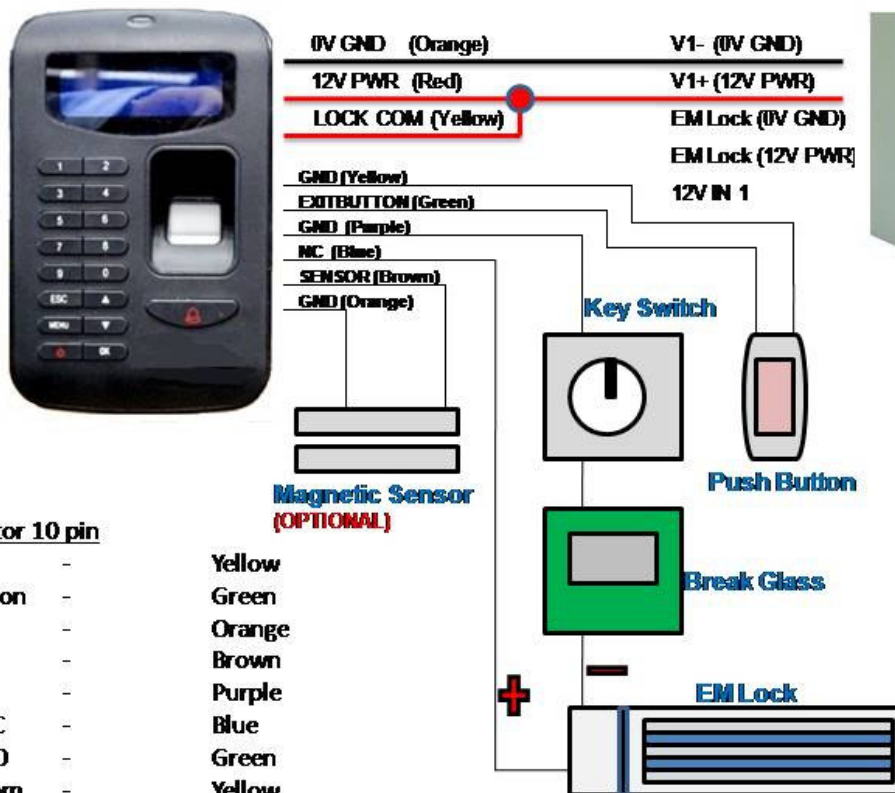

## VA808 Basic Fingerprint Access Reader

### VA 808 Fingerprint Reader

- 500 Fingerprint templates (250users), 45000 transactions
- Identification Mode: Fingerprint or ID with Password
- LCD Display
- Sound Options - Voice Greeting or Beep Sound
- Power – 12VDC
- Basic Access Control Function Only

### VA 808 Fingerprint Reader

### VA 808 Reader

(Direct connection with existing cable provided) **SWITCH OFF POWER BEFORE CONNECTING**